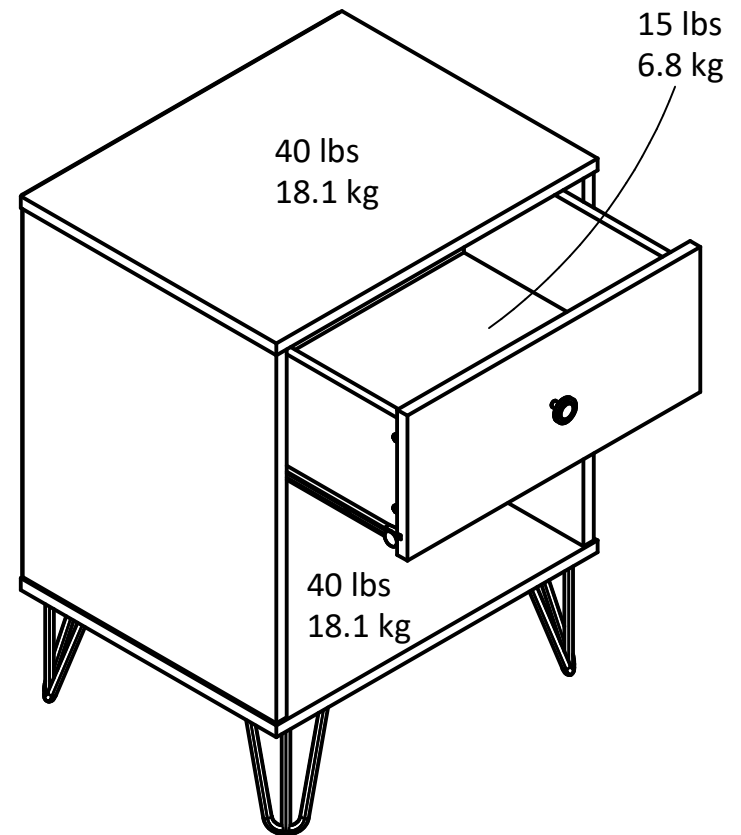

## 5391

Shelf area:

1.94 cubic feet storage area

Interior Drawer dimensions:

16.18 in. (41.1 cm) W

5.88 in. (14.9 cm) H

12.97 in. (32.9 cm) D

0.71 cubic feet storage area

Overall Product Size:

19.69"W x 15.67"D x 26.89"H

50cm W x 39.8cm D x 68.3cm H

Wood Breakdown: 90% PB  
Total storage: 2.65 cubic feet

Maximum Weight Capacities  
Unit Weight: 33 lbs. (15 kg)