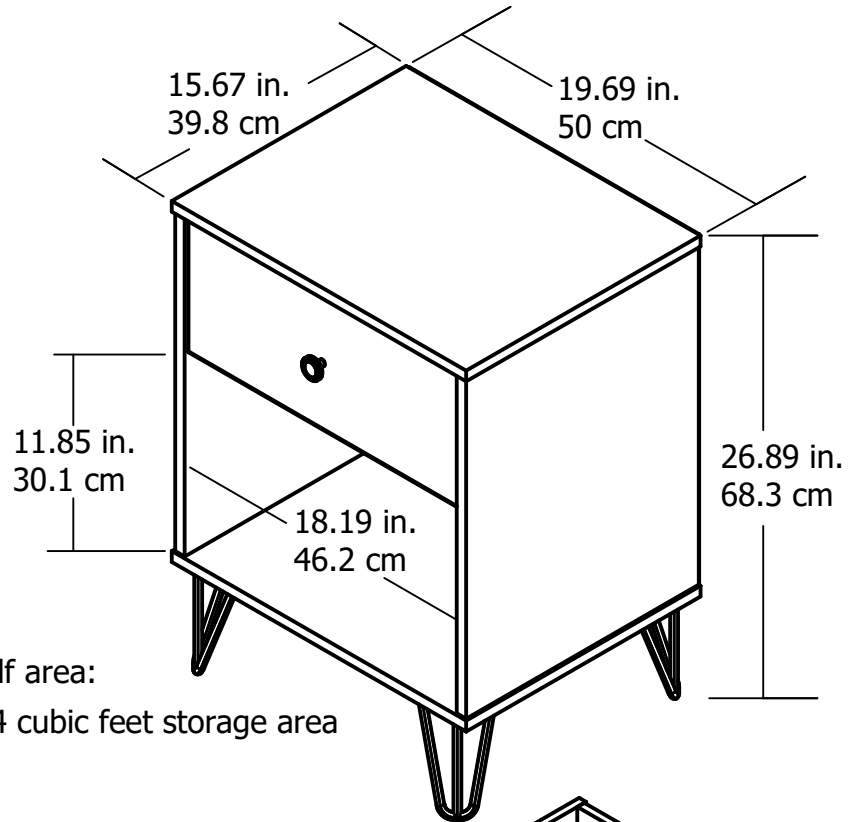

## 5391

Shelf area:

1.94 cubic feet storage area

Interior Drawer dimensions:

16.18 in. (41.1 cm) W

5.88 in. (14.9 cm) H

12.97 in. (32.9 cm) D

0.71 cubic feet storage area

Overall Product Size:

19.69"W x 15.67"D x 26.89"H

50cm W x 39.8cm D x 68.3cm H

Wood Breakdown: 90% PB  
Total storage: 2.65 cubic feet

Maximum Weight Capacities  
Unit Weight: 33 lbs. (15 kg)